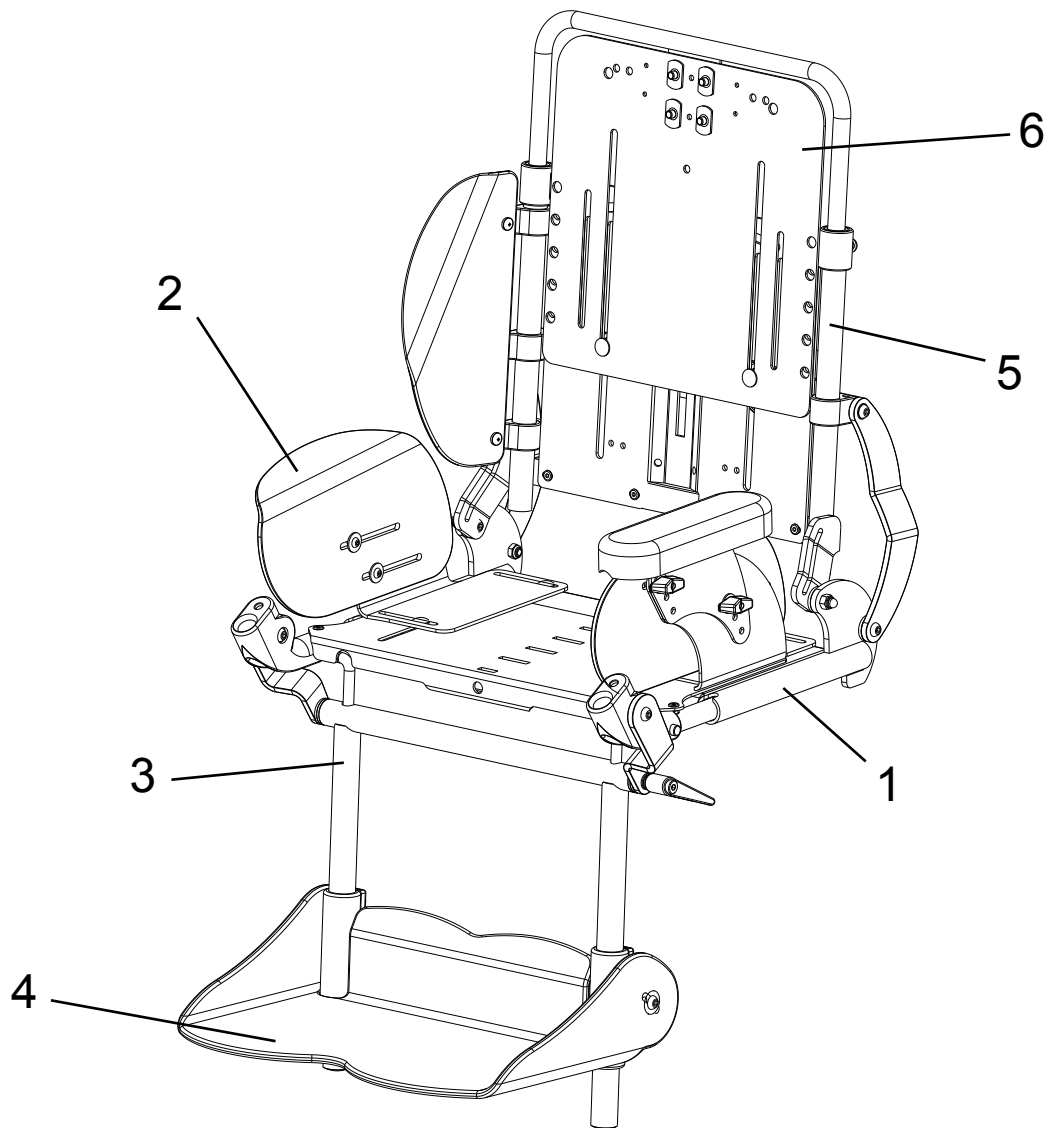

# Component Group Overview

Item	Article number	Component group	Page
<b>1-7</b>	<b>3201-3000-xxx</b>	<b>Bingo OT seat size 1</b>	
	<b>3203-3000-xxx</b>	<b>Bingo OT seat size 2</b>	
1	3201-2100E-xxx	seat base size 1	see Bingo spare part list
	3203-2100E-xxx	seat base size 2	see Bingo spare part list
2	3201-3200E-xxx	hip support left size 1	see Bingo spare part list
	3203-3200E-xxx	hip support left size 2	see Bingo spare part list
	3201-3300E-xxx	hip support right size 1	see Bingo spare part list
	3203-3300E-xxx	hip support right size 2	see Bingo spare part list
3	3201-2400E-xxx	knee angle assembly size 1	see Bingo spare part list
	3203-2400E-xxx	knee angle assembly size 2	see Bingo spare part list
4	3201-2500E-xxx	footrest size 1	see Bingo spare part list
	3203-2500E-xxx	footrest size 2	see Bingo spare part list
5	3201-3600E-xxx	OT back base size 1	2
	3203-3600E-xxx	OT back base size 2	2
6	3201-3800E-xxx	OT back insert size 1	4
	3203-3800E-xxx	OT back insert size 2	4
(not illustr.)	3201-5xxxE-xxx	OT upholstery size 1	5
	3203-5xxxE-xxx	OT upholstery size 2	5

# Spare Parts

Item	Article number	Article description	Quantity	Unit
<b>1-8</b>	<b>3201-3600E-xxx</b>	<b>OT back base size 1</b>	<b>1</b>	<b>pc.</b>
	<b>3203-3600E-xxx</b>	<b>OT back base size 2</b>	<b>1</b>	<b>pc.</b>
1-3	3201-3610E-xxx	base frame size 1 with fasteners	1	pc.
	3203-3610E-xxx	base frame size 2 with fasteners	1	pc.
3-5	3201-3620E-xxx	base plate size 1 with fasteners	1	pc.
	3203-3620E-xxx	base plate size 2 with fasteners	1	pc.
5	3201-2660E	clamping unit	2	pcs.
6	3201-3650E-xxx	swivel unit OT size 1	1	pc.
	3203-3650E-xxx	swivel unit OT size 2	1	pc.