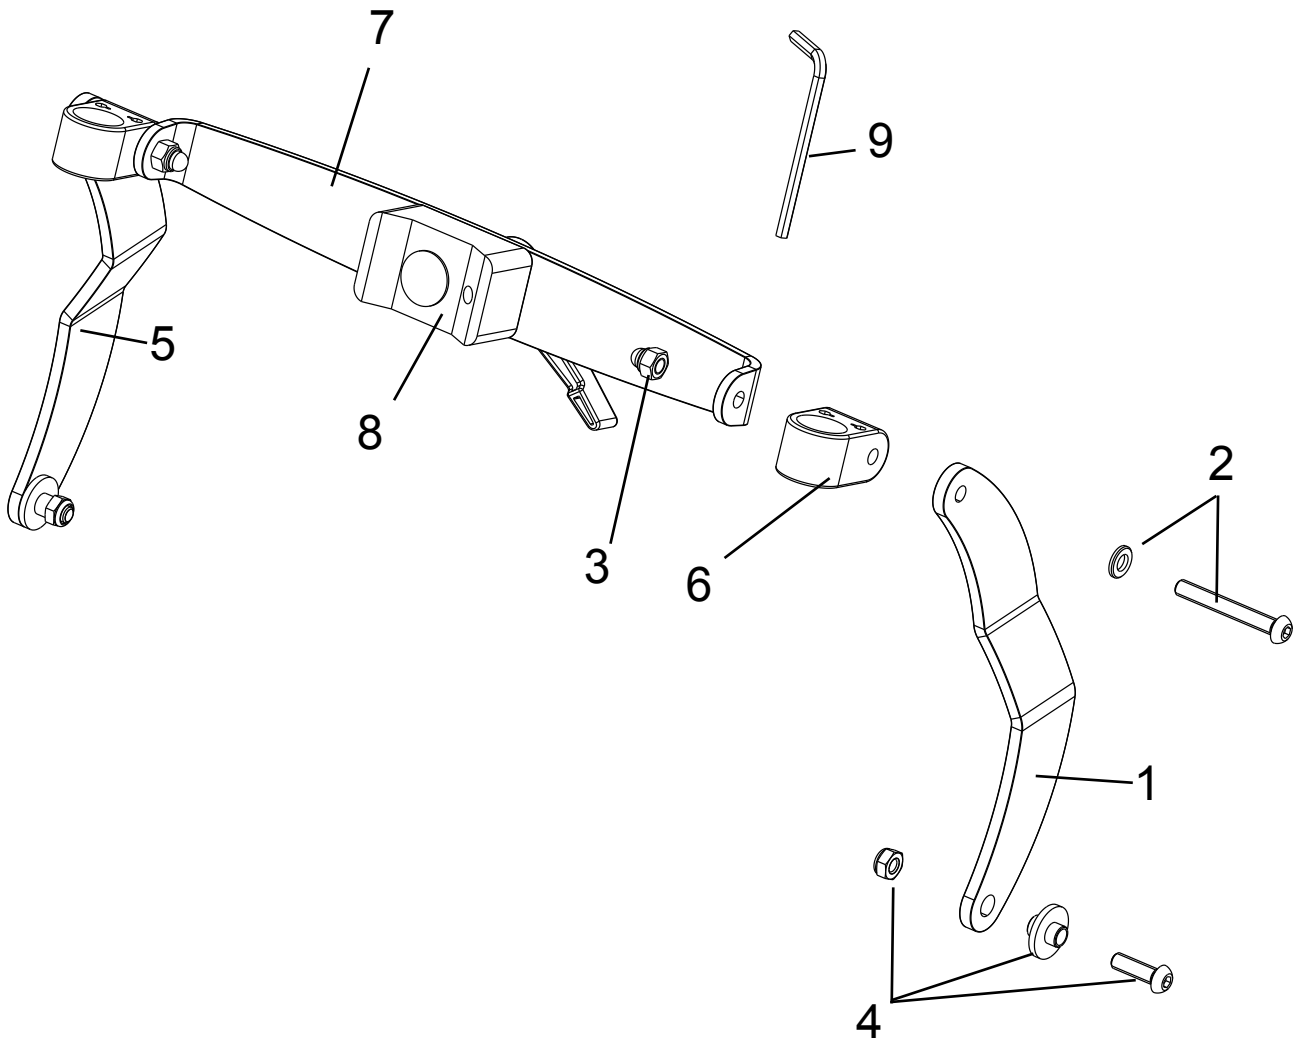

# Spare Parts

Item	Article number	Article description	Quantity	Unit
<b>1-8</b>	<b>3201-3600E-xxx</b>	<b>OT back base size 1</b>	<b>1</b>	<b>pc.</b>
	<b>3203-3600E-xxx</b>	<b>OT back base size 2</b>	<b>1</b>	<b>pc.</b>
1-3	3201-3610E-xxx	base frame size 1 with fasteners	1	pc.
	3203-3610E-xxx	base frame size 2 with fasteners	1	pc.
3-5	3201-3620E-xxx	base plate size 1 with fasteners	1	pc.
	3203-3620E-xxx	base plate size 2 with fasteners	1	pc.
5	3201-2660E	clamping unit	2	pcs.
6	3201-3650E-xxx	swivel unit OT size 1	1	pc.
	3203-3650E-xxx	swivel unit OT size 2	1	pc.

# Spare Parts

Item	Article number	Article description	Quantity	Unit
<b>1-9</b>	<b>3201-3650E-xxx</b>	<b>swivel unit OT size 1</b>	<b>1</b>	<b>pc.</b>
	<b>3203-3650E-xxx</b>	<b>swivel unit OT size 2</b>	<b>1</b>	<b>pc.</b>
1-4	3201-2632E-xxx	swivel lever left size 1 with fasteners	1	pc.
	3203-2632E-xxx	swivel lever left size 2 with fasteners	1	pc.
2-5	3201-2633E-xxx	swivel lever right size 1 with fasteners	1	pc.
	3203-2633E-xxx	swivel lever right size 2 with fasteners	1	pc.
6	3201-3634	joint slider OT	1	pc.
7,2-3	3201-3636E-xxx	cross member OT size 1 with fasteners	1	pc.
	3203-3636E-xxx	cross member OT size 2 with fasteners	1	pc.
8	3201-2640E	clamping unit	1	pc.
9	1091-0002	allen key DIN 911 S4	1	pc.