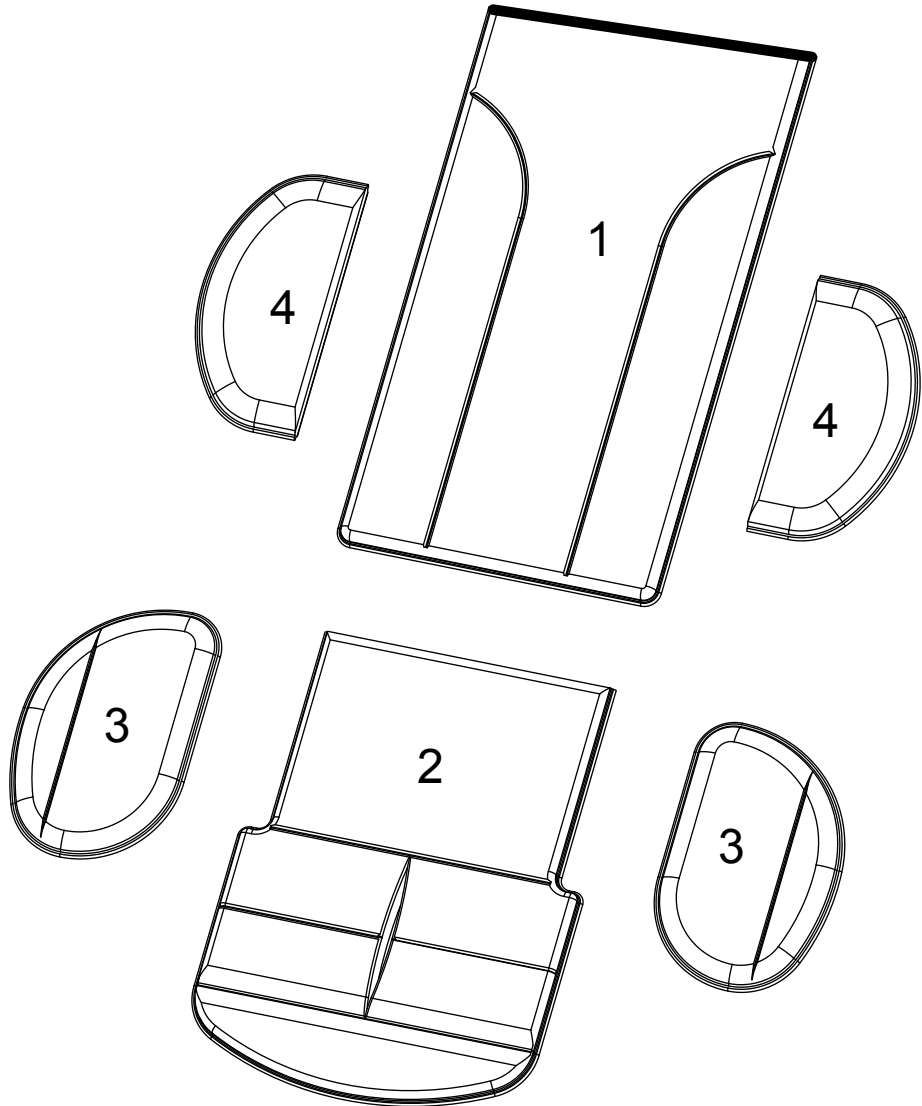

Spare Parts

Item	Article number	Article description	Quantity	Unit
1	3201-5020E-xxx	OT back upholstery size 1	1	pc.
	3203-5020E-xxx	OT back upholstery size 2	1	pc.
	3201-5070E-xxx	OT back upholstery with spacer fabric size 1	1	pc.
	3203-5070E-xxx	OT back upholstery with spacer fabric size 2	1	pc.
2-4	see Bingo spare part list