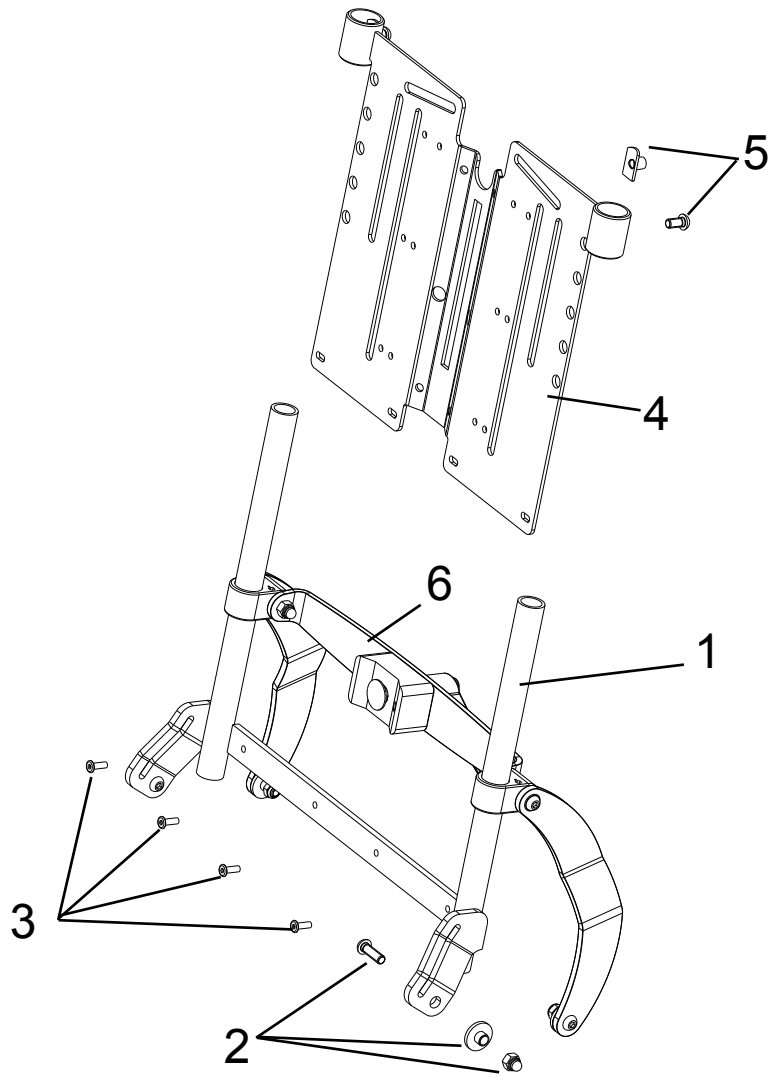

# Component Group Overview

Item	Article number	Component group	Page
<b>1-7</b>	<b>3201-3000-xxx</b>	<b>Bingo OT seat size 1</b>	
	<b>3203-3000-xxx</b>	<b>Bingo OT seat size 2</b>	
1	3201-2100E-xxx	seat base size 1	see Bingo spare part list
	3203-2100E-xxx	seat base size 2	see Bingo spare part list
2	3201-3200E-xxx	hip support left size 1	see Bingo spare part list
	3203-3200E-xxx	hip support left size 2	see Bingo spare part list
	3201-3300E-xxx	hip support right size 1	see Bingo spare part list
	3203-3300E-xxx	hip support right size 2	see Bingo spare part list
3	3201-2400E-xxx	knee angle assembly size 1	see Bingo spare part list
	3203-2400E-xxx	knee angle assembly size 2	see Bingo spare part list
4	3201-2500E-xxx	footrest size 1	see Bingo spare part list
	3203-2500E-xxx	footrest size 2	see Bingo spare part list
5	3201-3600E-xxx	OT back base size 1	2
	3203-3600E-xxx	OT back base size 2	2
6	3201-3800E-xxx	OT back insert size 1	4
	3203-3800E-xxx	OT back insert size 2	4
(not illustr.)	3201-5xxxE-xxx	OT upholstery size 1	5
	3203-5xxxE-xxx	OT upholstery size 2	5

# Spare Parts

Item	Article number	Article description	Quantity	Unit
<b>1-8</b>	<b>3201-3600E-xxx</b>	<b>OT back base size 1</b>	<b>1</b>	<b>pc.</b>
	<b>3203-3600E-xxx</b>	<b>OT back base size 2</b>	<b>1</b>	<b>pc.</b>
1-3	3201-3610E-xxx	base frame size 1 with fasteners	1	pc.
	3203-3610E-xxx	base frame size 2 with fasteners	1	pc.
3-5	3201-3620E-xxx	base plate size 1 with fasteners	1	pc.
	3203-3620E-xxx	base plate size 2 with fasteners	1	pc.
5	3201-2660E	clamping unit	2	pcs.
6	3201-3650E-xxx	swivel unit OT size 1	1	pc.
	3203-3650E-xxx	swivel unit OT size 2	1	pc.